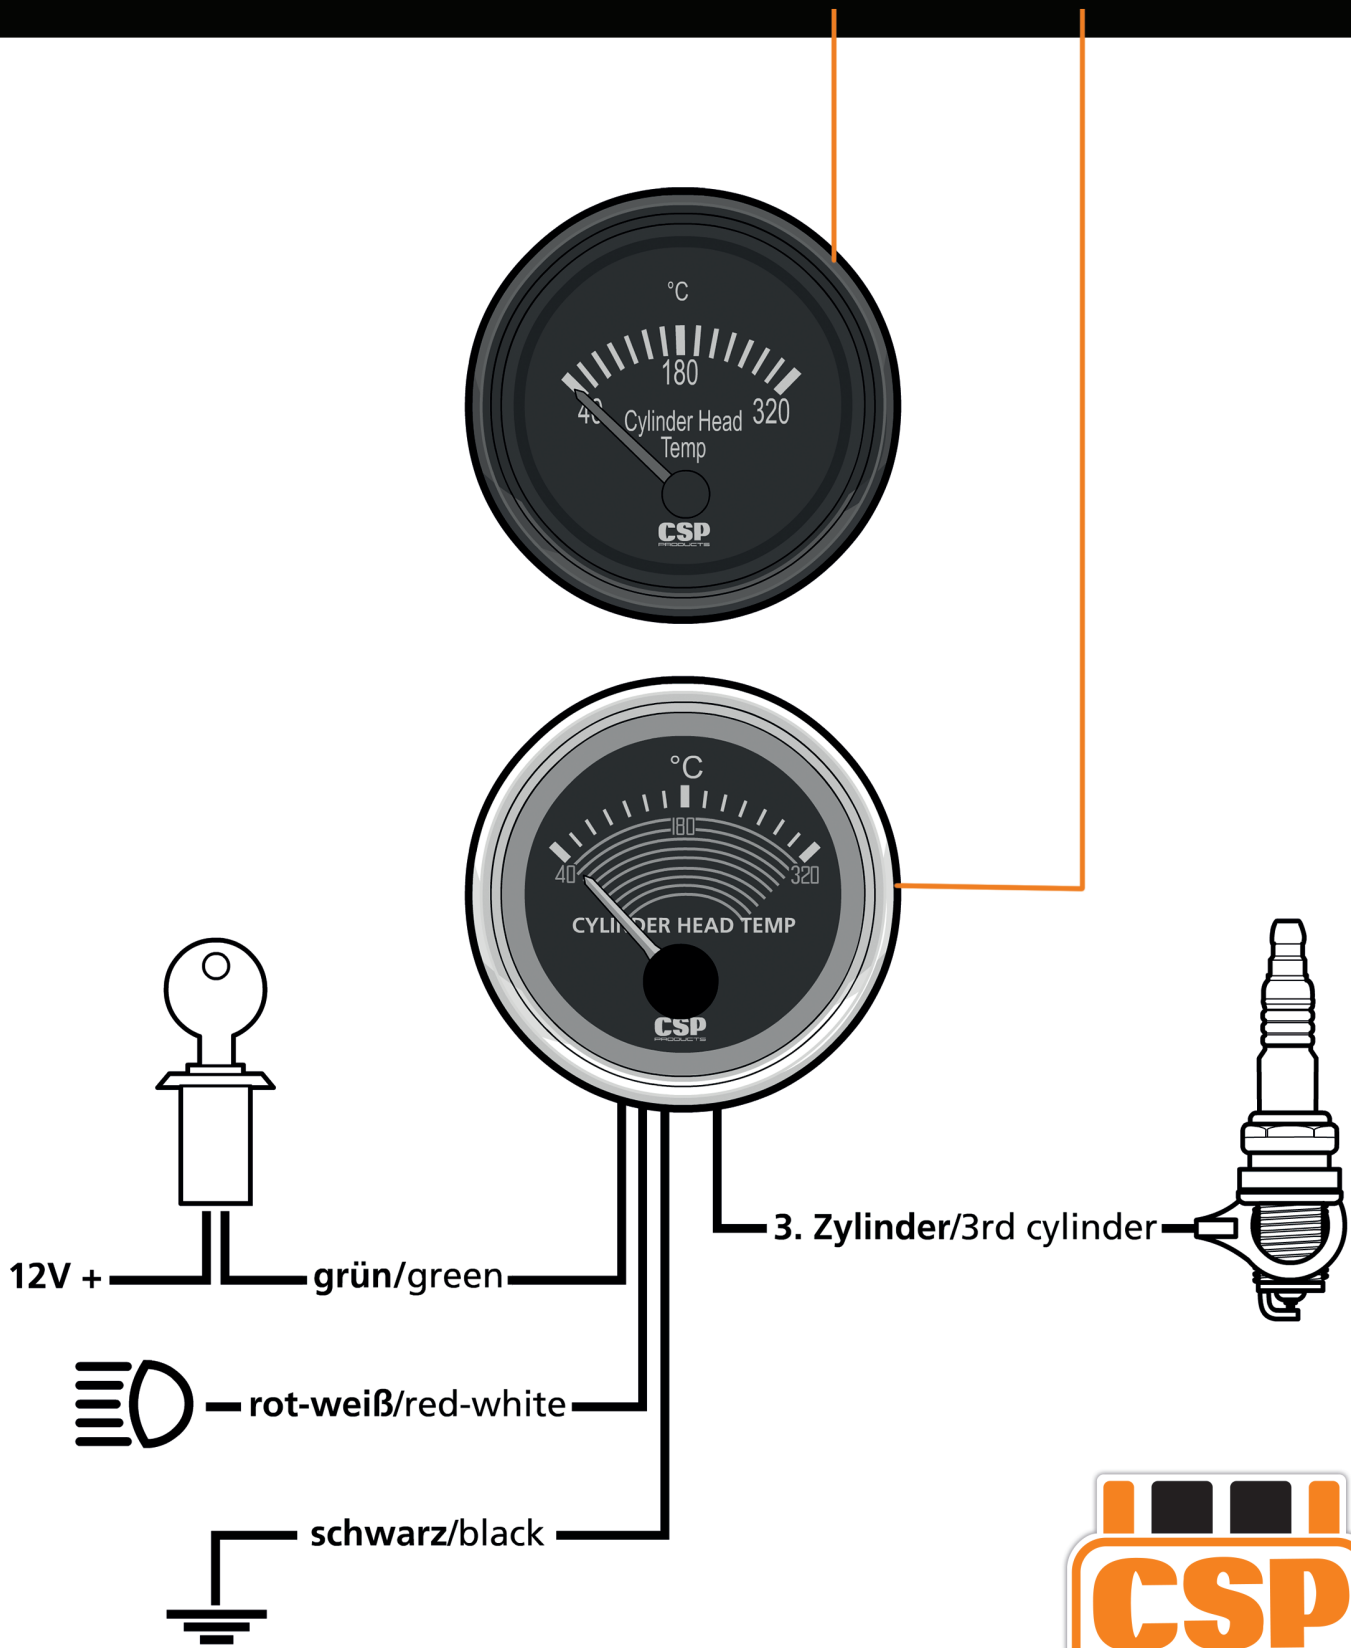

ANSCHLUSSDIAGRAMM/WIRING DIAGRAM

ZYLINDERKOPF-TEMPERATUR/CYLINDER HEAD TEMPERATURE 52MM

BESTELLNUMMER/PART NUMBER 919 085 113C + 919 085 26752

QUALITY PARTS FOR QUALITY CARS

WWW.CSP-SHOP.COM